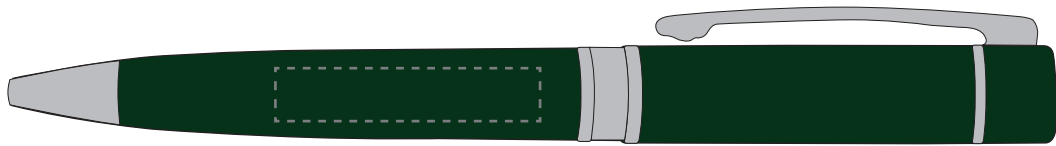

Your Ref:	Quantity:	Product Code: TPC780601
Our Ref:	Version: 1	Product Colour: DARK GREEN

**PRINTING CONCERNS:**

We stock this item in the following colours

**PANTONE REFERENCE(S)**

● Colour 1

ARTWORK SCALE 100%

ARTWORK SCALE 100%

Side Print Area:  
35mm x 7mm

Product Image for visualisation  
- colours may vary

The dashed line is to demonstrate print area and will not appear on your printed item

**PLEASE NOTE:**